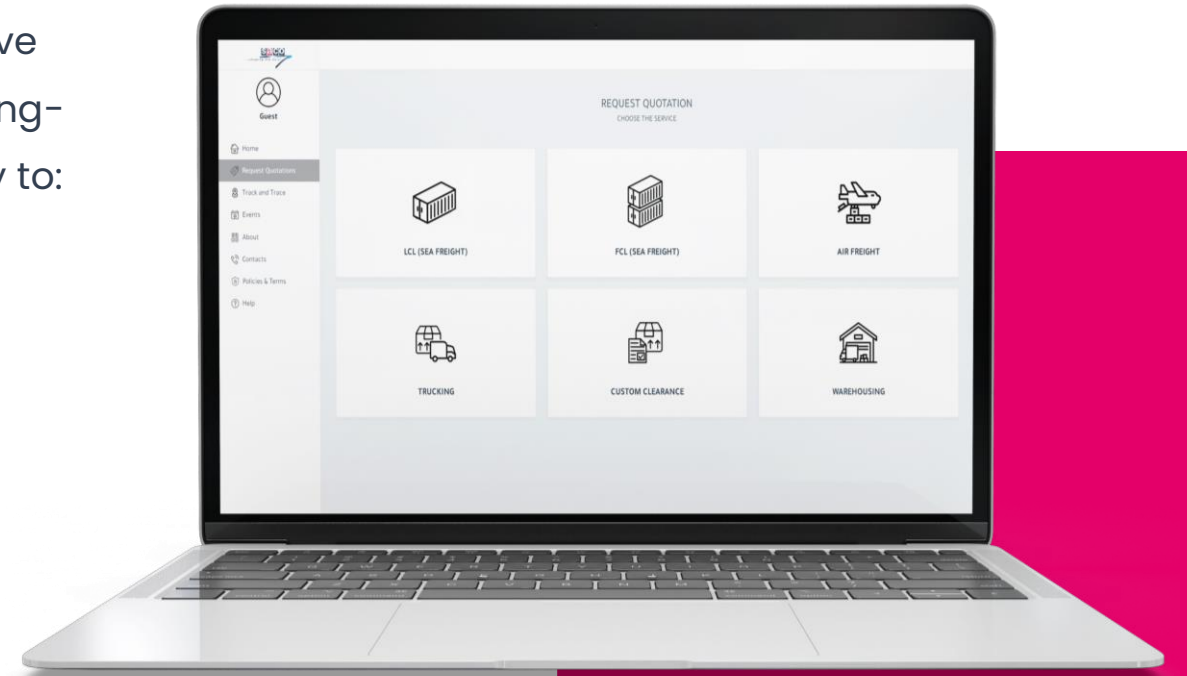

Open Yard
11,100 M

Monthly Capacity
750 Container

SACO Online Portal

Embracing the value of time and seamless connections, we've revolutionized the shipping experience. Introducing our cutting-edge online portal, designed to empower you with the ability to:

- **Request a quote**
- **Pay Your Invoice Online**
- **Track your shipments**
- **Download monthly sailing schedules**
- **Improve overall customer experience**

Portal.eg.sacoshipping.com

Trakit Online Portal